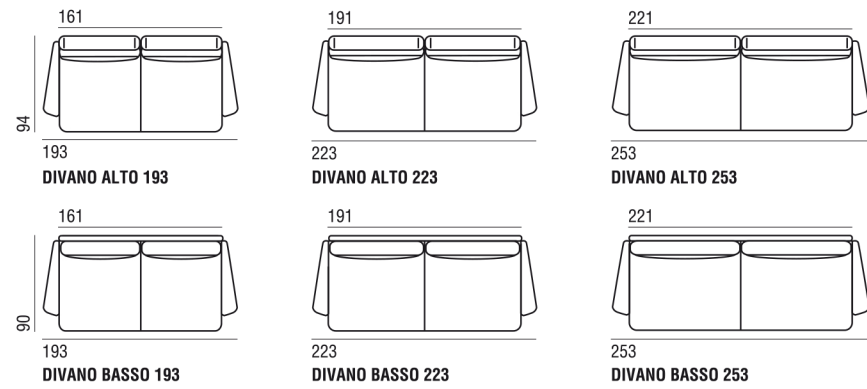

COMPLEMENTI

Verzelli
Strada Langhirano, 215
43124 Parma (Italy)
ph +39 0521 648111
fx +39 0521 648626
www.verzelli.it
verzelli@verzelli.it

Artwork:
Art direction
Corrado Mantovani
Antonella Frezza

Graphic design
Europa.it

Interior styling
Antonella Frezza

Credits:
Photographers
Alberto Tagliabue
Verzelli Photo Archive

L'Azienda si riserva di apportare ai suoi prodotti, senza alcun preavviso, tutte le modifiche tecniche e/o estetiche ritenute opportune. The Company reserves the right to introduce all the technical and/or aesthetical modifications deemed necessary to their products, without prior notice.

Copyright © 2017 Verzelli
Printed in Italy