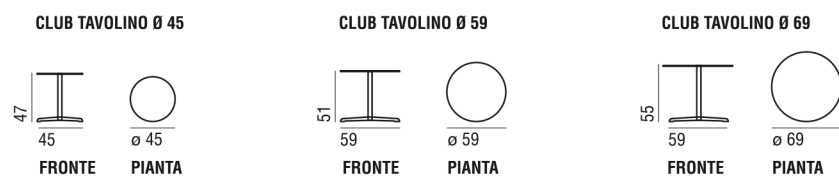

COMPLEMENTI

Verzelli
Strada Langhirano, 215
43124 Parma (Italy)
ph +39 0521 648111
fx +39 0521 648626
www.verzelli.it
verzelli@verzelli.it

Artwork:
Art direction
Corrado Mantovani
Antonella Frezza

Graphic design
Europa.it

Interior styling
Antonella Frezza

Credits:
Photographers
Alberto Tagliabue
Verzelli Photo Archive

L'Azienda si riserva di apportare ai suoi prodotti, senza alcun preavviso, tutte le modifiche tecniche e/o estetiche ritenute opportune. The Company reserves the right to introduce all the technical and/or aesthetical modifications deemed necessary to their products, without prior notice.

Copyright © 2017 Verzelli
Printed in Italy